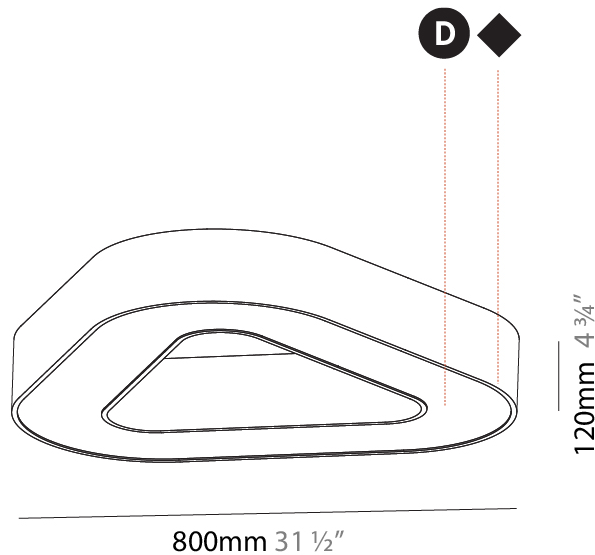

GENERAL

Series: Glorious
Subseries: Glorious Victory
Brand: Prolicht
Division: Architectural
Mounting Type: Surface
Mounting Location: Ceiling
Subcategory: Ambient

PHYSICAL

Shape: Abstract
Length (mm): 800
Length (in): 31 1/2
Width (mm): 800
Width (in): 31 1/2
Height (mm): 120
Height (in): 4 3/4
Light Distribution: Direct
Weight (kg): 7.67
Weight (lbs): 16.91
Diffuser: PMMA - Opal or Micro-Prism
Fixture Finish: SSR / BKV / CWI / CRY / HAB / LAG / UFT / ITA / RUA / RUR / MIC / FTG / MYG / TWT / LOD / PUS / FRO / FUP / KIA / POP / BLS / SPG / MEY / GOH / GUM / CHC / COM / ABZ / JAG / OBR / MOS / ROR
Fixture Material: Aluminum

ELECTRICAL

Lamp Type: LED (Zhaga Standard)
Input Wattage (W): 30
Total Output Wattage (W): 24 / 19.2 (3500K)
Dimming: Non-Dimming / Phase Dimming (120Vac only) / 0-10V Dimming
Driver Included: Yes
Driver Location: Integrated
Driver Type: Constant Current - 120 / 277Vac
Driver Class: Class 2
Input Voltage (V): 120 - 277
Constant Current (MA): 350 / 600 (3500K)

LED

Color Temperature (°K): 3000 / 3500 / 4000
Max. Delivered Lumen (lm): 2770 / 2862 / 2920
CRI: >80 CRI
Efficiency (%): 65
Lamp Life (hrs): 50000

OPTICAL

RATINGS AND CERTIFICATIONS

Certified By: Certified for North American Standards
IP rating: IP20