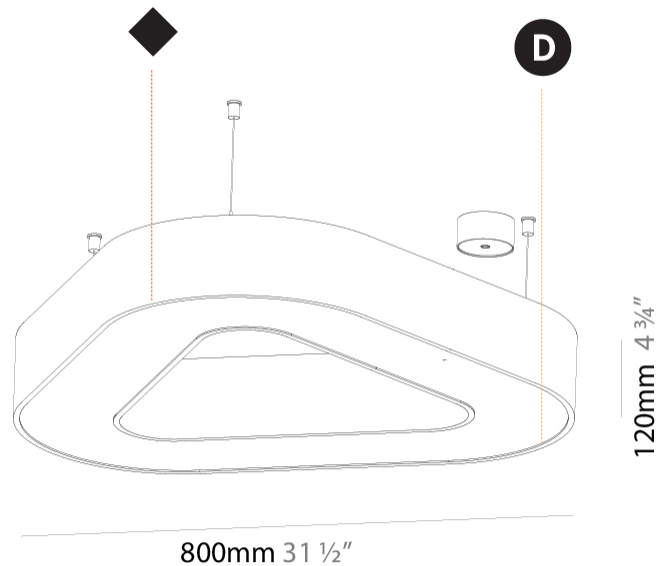

GENERAL

Series: Glorious
Subseries: Glorious Victory
Brand: Prolicht
Division: Architectural
Mounting Type: Suspension
Mounting Location: Ceiling
Subcategory: Ambient

PHYSICAL

Shape: Abstract
Length (mm): 800
Length (in): 31 1/2
Width (mm): 800
Width (in): 31 1/2
Height (mm): 120
Height (in): 4 3/4
Max. Overall Height (mm): 2120
Max. Overall Height (in): 83 7/16
Light Distribution: Direct
Weight (kg): 8.317
Weight (lbs): 18.30
Diffuser: PMMA - opal or micro-prism
Fixture Finish: SSR / BKV / CWI / CRY / HAB / LAG / UFT / ITA / RUA / RUR / MIC / FTG / MYG / TWT / LOD / PUS / FRO / FUP / KIA / POP / BLS / SPG / MEY / GOH / GUM / CHC / COM / ABZ / JAG / OBR / MOS / ROR
Fixture Material: Aluminum

ELECTRICAL

Lamp Type: LED (Zhaga Standard)
Input Wattage (W): 30
Total Output Wattage (W): 24 / 19.2 (3500K)
Dimming: Non-Dimming / Phase Dimming (120Vac only) / 0-10V Dimming
Driver Included: Yes
Driver Location: Integrated
Driver Type: Constant Current - 120 / 277Vac
Driver Class: Class 2
Input Voltage (V): 120 - 277
Constant Current (MA): 350 / 600 (3500K)

LED

Color Temperature (°K): 3000 / 3500 / 4000
Max. Delivered Lumen (lm): 2770 / 2862 / 2920
CRI: >80 CRI
Efficiency (%): 65
Lamp Life (hrs): 50000

OPTICAL

RATINGS AND CERTIFICATIONS

Certified By: Certified for North American Standards
IP rating: IP20